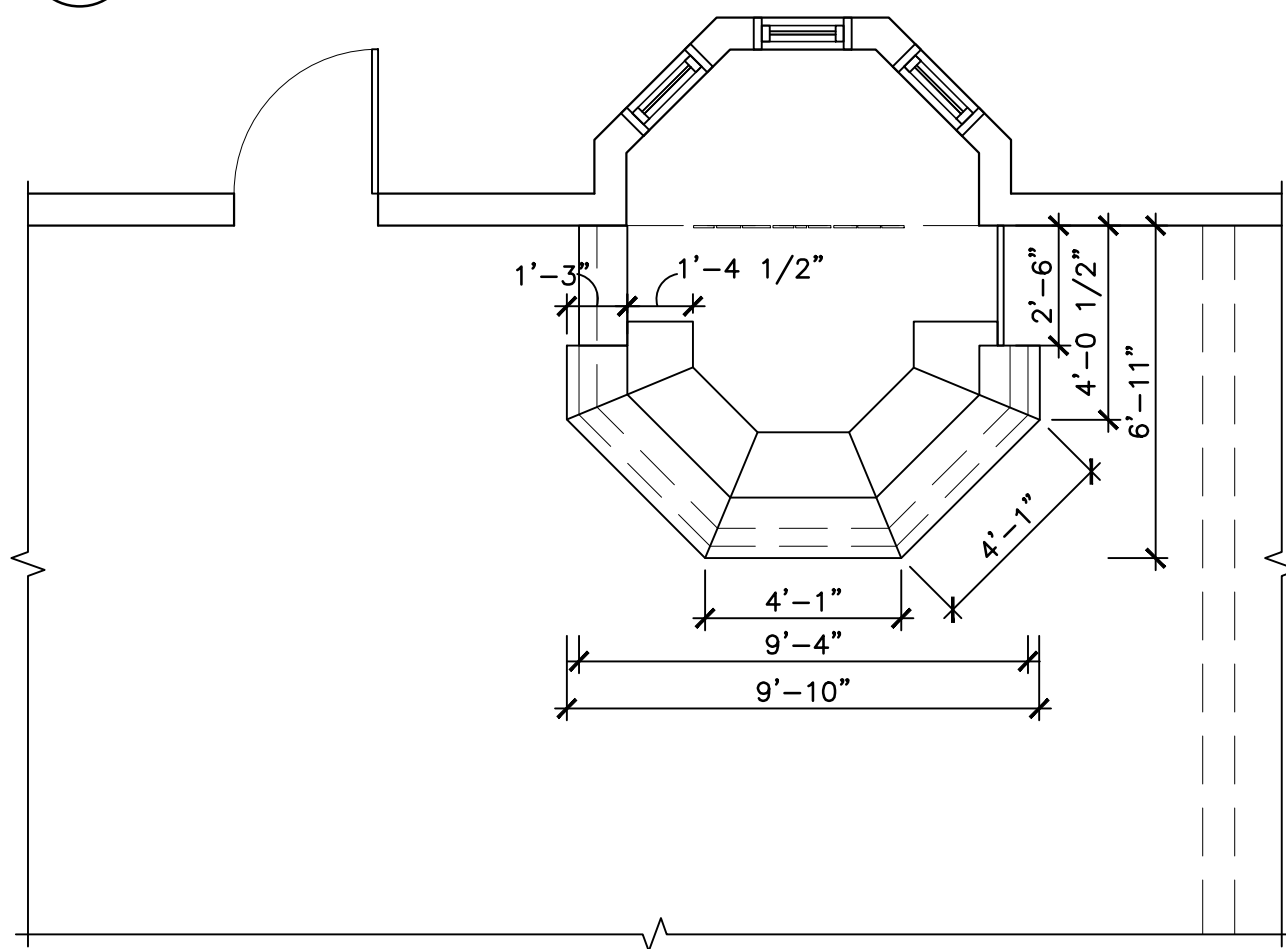

1 CONCIERGE FRONTAL ELEVATION
Scale: 1/4"=1'-0"

2 CONCIERGE SIDE ELEVATION
Scale: 1/4"=1'-0"

3 CONCIERGE PLAN
Scale: 1/4"=1'-0"

No.	Date	Issue/Revision
1	03.07.2014	ISSUED FOR REVIEW

Drawing Title:

NEW ROCHELLE TRAIN
STATION CONCIERGE
RENDERING

Drawing No:

2