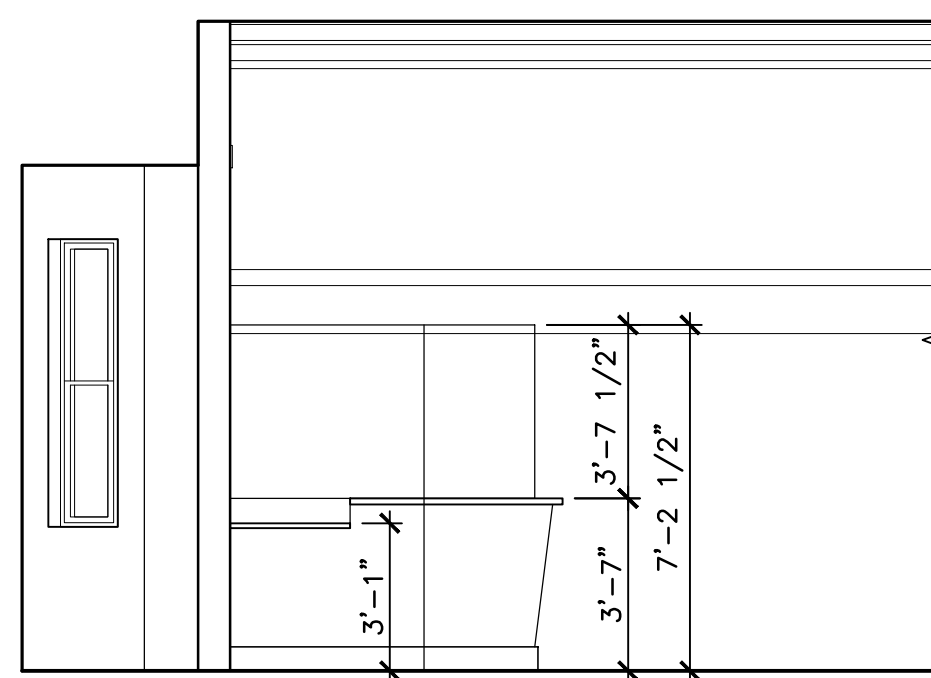

1 CONCIERGE FRONTAL ELEVATION
Scale: 1/4"=1'-0"

2 CONCIERGE SIDE ELEVATION
Scale: 1/4"=1'-0"

3 CONCIERGE PLAN
Scale: 1/4"=1'-0"

No.	Date	Issue/Revision
1	03.07.2014	ISSUED FOR REVIEW

Drawing Title:

NEW ROCHELLE TRAIN
STATION CONCIERGE
RENDERING

Drawing No:

2